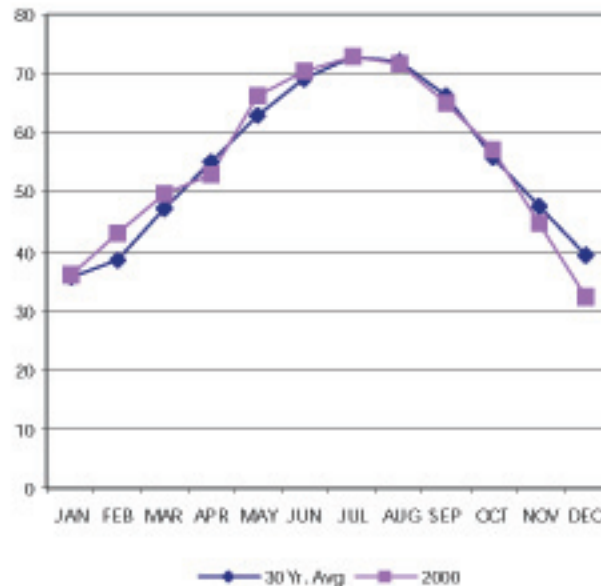

2000 Average Monthly Temperatures

Updated: November 2001
Source: National Climatic Data Center